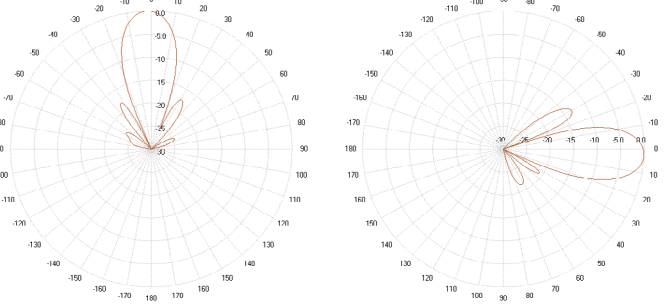

1695-2690 & 3300-4200 MHz
20° x 20° Directional Panel Antenna

Electrical Specifications						
Frequency Band [MHz]	1695-2200	2300-2400	2496-2690	3300-3550	3550-3700	3700-4200
Input Connector Type	4x 4.3-10 (F)			4x 4.3-10 (F)		
Isolation (dB)	25					
VSWR /RL (dB)	1.5:1 / 14.0					
Impedance (Ω)	50					
Polarization (°)	Dual slant 45 (±45)					
Horizontal Beamwidth (-3dB, °)	25.3	20.2	19.1	20.7	19.7	18.0
Horizontal Beamwidth (-10dB, °)	43.0	34.1	32.3	35.4	33.3	30.5
Vertical Beamwidth (-3dB, °)	24.6	19.9	19.3	20.3	19.7	17.9
Vertical Beamwidth (-10dB, °)	41.9	33.7	32.7	34.2	32.7	30.3
Gain (max., dBi)	17.4	17.0	18.2	18.2	18.4	18.8
Gain (avg., dBi)	16.1	16.5	17.4	17.5	17.7	18.2
Front-to-Back Ratio, 180° (dB)	40					
First Upper Sidelobe (dB)	17.3	13.1	16.6	16.3	15.4	16.1
Max Power / Port (Watt)	100			100		
PIM @ 2x43 dBm (dBc)	-153			-145		

2D Antenna Patterns

1785 MHz

1910 MHz

2360 MHz

2690 MHz

3300 MHz

3550 MHz

3800 MHz

3960 MHz

Antenna Outline

Antenna Rear View with Port Labels

Mating Connector Torque:
4.3-10 44.3 in-lb (5 Nm)

Part Numbers & Ordering Options

Description	Color	Mounting Kit	Part Number
8-Port 20° x 20° Pattern Directional Panel Antenna with 8x 4.3-10 (F) Connectors	Gray	Includes 62-45-09 mounting kit	GP2408-07306-112