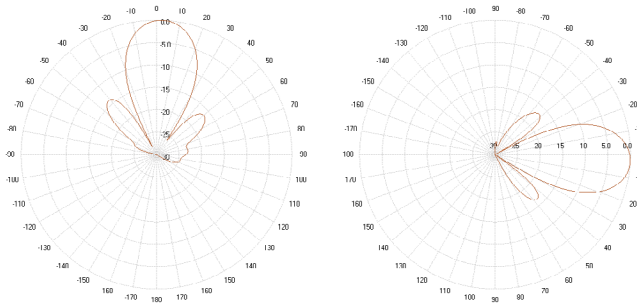

20°/20° 8-Port Directional Panel Antenna [1695-2690 and 3300-4200 MHz]

GP2408-07306

Description:

- Single-sector MIMO antenna for high capacity and stadium venues
- 20°/20° beam width (-3dB) dual-polarized covering AWS/PCS/WCS/BRS and CBRS/C-Band
- Exceptional beam sharpness; -3dB & -10dB beamwidths specified - azimuth and elevation
- 4x ports 1695-2690 MHz, 4x ports 3300-4200 MHz

1695-2690 & 3300-4200 MHz
20° x 20° Directional Panel Antenna

Electrical Specifications						
Frequency Band [MHz]	1695-2200	2300-2400	2496-2690	3300-3550	3550-3700	3700-4200
Input Connector Type	4x 4.3-10 (F)			4x 4.3-10 (F)		
Isolation (dB)	25					
VSWR /RL (dB)	1.5:1 / 14.0					
Impedance (Ω)	50					
Polarization (°)	Dual slant 45 (±45)					
Horizontal Beamwidth (-3dB, °)	25.3	20.2	19.1	20.7	19.7	18.0
Horizontal Beamwidth (-10dB, °)	43.0	34.1	32.3	35.4	33.3	30.5
Vertical Beamwidth (-3dB, °)	24.6	19.9	19.3	20.3	19.7	17.9
Vertical Beamwidth (-10dB, °)	41.9	33.7	32.7	34.2	32.7	30.3
Gain (max., dBi)	17.4	17.0	18.2	18.2	18.4	18.8
Gain (avg., dBi)	16.1	16.5	17.4	17.5	17.7	18.2
Front-to-Back Ratio, 180° (dB)	40					
First Upper Sidelobe (dB)	17.3	13.1	16.6	16.3	15.4	16.1
Max Power / Port (Watt)	100			100		
PIM @ 2x43 dBm (dBc)	-153			-145		

Mechanical Specifications	
Operating Temperature	-40° to 158°F (-40° to +70°C)
Antenna Weight	17.5 lbs (8.0 kg)
Mounting Bracket Weight	5.07 lbs (2.37 kg)
Antenna Dimension (Height x Width x Depth)	23.5" (597.5mm) x 23.5" (597.5mm) x 4.2" (107.5 mm)
Radome Material	ASA
Radome Color	Gray
Environmental Rating	Outdoor
Wind Survival Rating	150 mph (241 km/h)

2D Antenna Patterns

1785 MHz

1910 MHz

2360 MHz

2690 MHz

3300 MHz

3550 MHz

3800 MHz