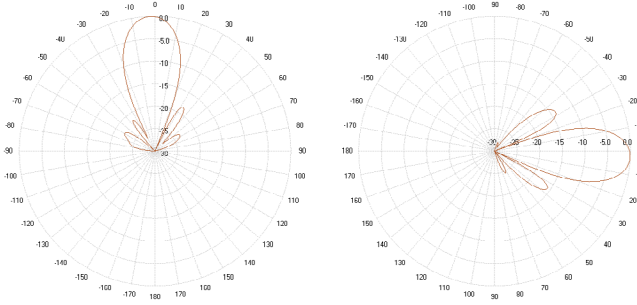

1695-2690 & 3300-4200 MHz
20° x 20° Directional Panel Antenna

Electrical Specifications						
Frequency Band [MHz]	1695-2200	2300-2400	2496-2690	3300-3550	3550-3700	3700-4200
Input Connector Type	4x 4.3-10 (F)			4x 4.3-10 (F)		
Isolation (dB)	25					
VSWR /RL (dB)	1.5:1 / 14.0					
Impedance (Ω)	50					
Polarization (°)	Dual slant 45 (±45)					
Horizontal Beamwidth (-3dB, °)	25.3	20.2	19.1	20.7	19.7	18.0
Horizontal Beamwidth (-10dB, °)	43.0	34.1	32.3	35.4	33.3	30.5
Vertical Beamwidth (-3dB, °)	24.6	19.9	19.3	20.3	19.7	17.9
Vertical Beamwidth (-10dB, °)	41.9	33.7	32.7	34.2	32.7	30.3
Gain (max., dBi)	17.4	17.0	18.2	18.2	18.4	18.8
Gain (avg., dBi)	16.1	16.5	17.4	17.5	17.7	18.2
Front-to-Back Ratio, 180° (dB)	40					
First Upper Sidelobe (dB)	17.3	13.1	16.6	16.3	15.4	16.1
Max Power / Port (Watt)	100			100		
PIM @ 2x43 dBm (dBc)	-153			-145		

2D Antenna Patterns

1785 MHz

1910 MHz

2360 MHz

2690 MHz

3300 MHz

3550 MHz

3800 MHz

3960 MHz

Antenna Outline

Antenna Rear View with Port Labels

Mating Connector Torque:
4.3-10 44.3 in-lb (5 Nm)

Part Numbers & Ordering Options

Description	Color	Mounting Kit	Part Number
8-Port 20° x 20° Pattern Directional Panel Antenna with 8x 4.3-10 (F) Connectors	Gray	Includes 62-45-09 mounting kit	GP2408-07306-112