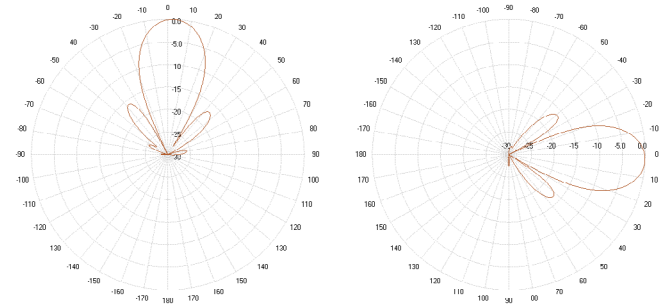

20°/20° 8-Port Directional Panel Antenna [1695-2690 and 3300-4200 MHz]

GP2408-07306

Description:

- Single-sector MIMO antenna for high capacity and stadium venues
- 20°/20° beam width (-3dB) dual-polarized covering AWS/PCS/WCS/BRS and CBRS/C-Band
- Exceptional beam sharpness; -3dB & -10dB beamwidths specified - azimuth and elevation
- 4x ports 1695-2690 MHz, 4x ports 3300-4200 MHz

1695-2690 & 3300-4200 MHz
20° x 20° Directional Panel Antenna

Electrical Specifications						
Frequency Band [MHz]	1695-2200	2300-2400	2496-2690	3300-3550	3550-3700	3700-4200
Input Connector Type	4x 4.3-10 (F)			4x 4.3-10 (F)		
Isolation (dB)	25					
VSWR /RL (dB)	1.5:1 / 14.0					
Impedance (Ω)	50					
Polarization (°)	Dual slant 45 (±45)					
Horizontal Beamwidth (-3dB, °)	25.3	20.2	19.1	20.7	19.7	18.0
Horizontal Beamwidth (-10dB, °)	43.0	34.1	32.3	35.4	33.3	30.5
Vertical Beamwidth (-3dB, °)	24.6	19.9	19.3	20.3	19.7	17.9
Vertical Beamwidth (-10dB, °)	41.9	33.7	32.7	34.2	32.7	30.3
Gain (max., dBi)	17.4	17.0	18.2	18.2	18.4	18.8
Gain (avg., dBi)	16.1	16.5	17.4	17.5	17.7	18.2
Front-to-Back Ratio, 180° (dB)	40					
First Upper Sidelobe (dB)	17.3	13.1	16.6	16.3	15.4	16.1
Max Power / Port (Watt)	100			100		
PIM @ 2x43 dBm (dBc)	-153			-145		

Mechanical Specifications	
Operating Temperature	-40° to 158°F (-40° to +70°C)
Antenna Weight	17.5 lbs (8.0 kg)
Mounting Bracket Weight	5.07 lbs (2.37 kg)
Antenna Dimension (Height x Width x Depth)	23.5" (597.5mm) x 23.5" (597.5mm) x 4.2" (107.5 mm)
Radome Material	ASA
Radome Color	Gray
Environmental Rating	Outdoor
Wind Survival Rating	150 mph (241 km/h)

2D Antenna Patterns

1785 MHz

1910 MHz

2360 MHz

2690 MHz

3300 MHz

3550 MHz

3800 MHz