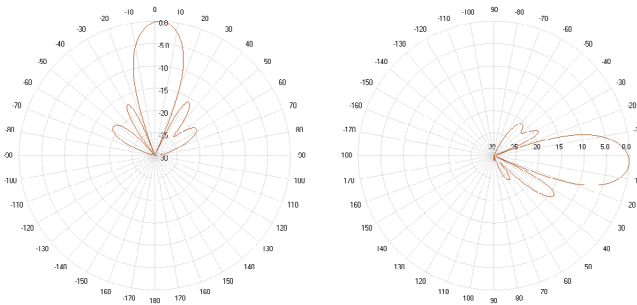

1695-2690 & 3300-4200 MHz
20° x 20° Directional Panel Antenna

Electrical Specifications						
Frequency Band [MHz]	1695-2200	2300-2400	2496-2690	3300-3550	3550-3700	3700-4200
Input Connector Type	4x 4.3-10 (F)			4x 4.3-10 (F)		
Isolation (dB)	25					
VSWR /RL (dB)	1.5:1 / 14.0					
Impedance (Ω)	50					
Polarization (°)	Dual slant 45 (±45)					
Horizontal Beamwidth (-3dB, °)	25.3	20.2	19.1	20.7	19.7	18.0
Horizontal Beamwidth (-10dB, °)	43.0	34.1	32.3	35.4	33.3	30.5
Vertical Beamwidth (-3dB, °)	24.6	19.9	19.3	20.3	19.7	17.9
Vertical Beamwidth (-10dB, °)	41.9	33.7	32.7	34.2	32.7	30.3
Gain (max., dBi)	17.4	17.0	18.2	18.2	18.4	18.8
Gain (avg., dBi)	16.1	16.5	17.4	17.5	17.7	18.2
Front-to-Back Ratio, 180° (dB)	40					
First Upper Sidelobe (dB)	17.3	13.1	16.6	16.3	15.4	16.1
Max Power / Port (Watt)	100			100		
PIM @ 2x43 dBm (dBc)	-153			-145		

2D Antenna Patterns

1785 MHz

1910 MHz

2360 MHz

2690 MHz

3300 MHz

3550 MHz

3800 MHz

3960 MHz

Antenna Outline

Antenna Rear View with Port Labels

Mating Connector Torque:
4.3-10 44.3 in-lb (5 Nm)

Part Numbers & Ordering Options

Description	Color	Mounting Kit	Part Number
8-Port 20° x 20° Pattern Directional Panel Antenna with 8x 4.3-10 (F) Connectors	Gray	Includes 62-45-09 mounting kit	GP2408-07306-112