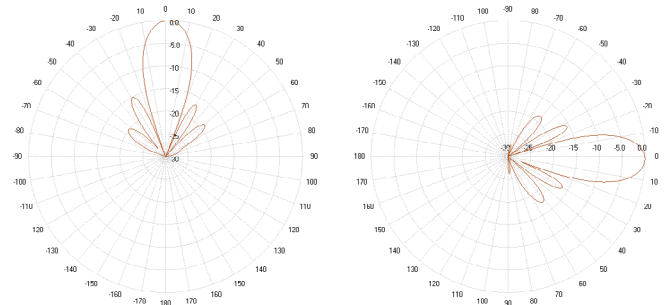

1695-2690 & 3300-4200 MHz
20° x 20° Directional Panel Antenna

Electrical Specifications						
Frequency Band [MHz]	1695-2200	2300-2400	2496-2690	3300-3550	3550-3700	3700-4200
Input Connector Type	4x 4.3-10 (F)			4x 4.3-10 (F)		
Isolation (dB)	25					
VSWR /RL (dB)	1.5:1 / 14.0					
Impedance (Ω)	50					
Polarization (°)	Dual slant 45 (±45)					
Horizontal Beamwidth (-3dB, °)	25.3	20.2	19.1	20.7	19.7	18.0
Horizontal Beamwidth (-10dB, °)	43.0	34.1	32.3	35.4	33.3	30.5
Vertical Beamwidth (-3dB, °)	24.6	19.9	19.3	20.3	19.7	17.9
Vertical Beamwidth (-10dB, °)	41.9	33.7	32.7	34.2	32.7	30.3
Gain (max., dBi)	17.4	17.0	18.2	18.2	18.4	18.8
Gain (avg., dBi)	16.1	16.5	17.4	17.5	17.7	18.2
Front-to-Back Ratio, 180° (dB)	40					
First Upper Sidelobe (dB)	17.3	13.1	16.6	16.3	15.4	16.1
Max Power / Port (Watt)	100			100		
PIM @ 2x43 dBm (dBc)	-153			-145		

2D Antenna Patterns

1785 MHz

1910 MHz

2360 MHz

2690 MHz

3300 MHz

3550 MHz

3800 MHz

3960 MHz

Antenna Outline

Antenna Rear View with Port Labels

Mating Connector Torque:
4.3-10 44.3 in-lb (5 Nm)

Part Numbers & Ordering Options

Description	Color	Mounting Kit	Part Number
8-Port 20° x 20° Pattern Directional Panel Antenna with 8x 4.3-10 (F) Connectors	Gray	Includes 62-45-09 mounting kit	GP2408-07306-112