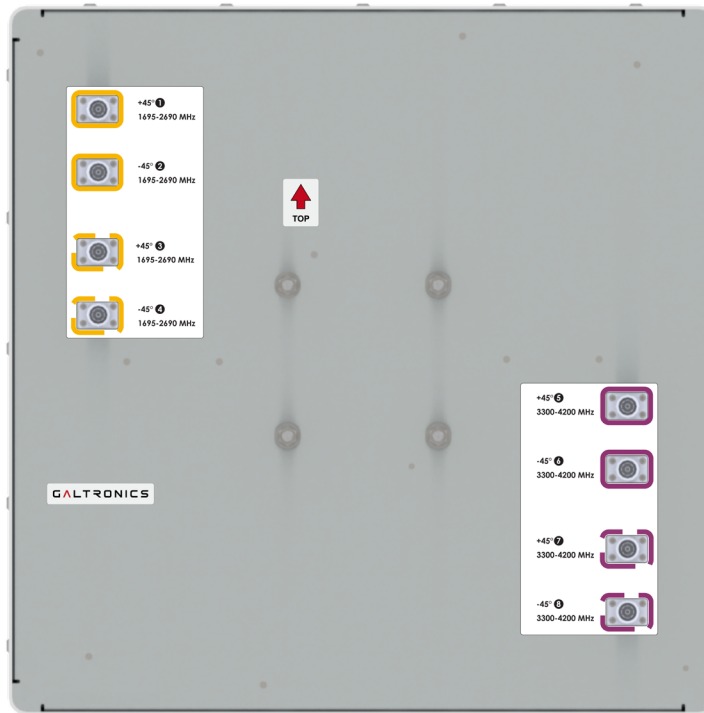

20°/20° 8-Port Directional Panel Antenna [1695-2690 and 3300-4200 MHz]

GP2408-07306

Description:

- Single-sector MIMO antenna for high capacity and stadium venues
- 20°/20° beam width (-3dB) dual-polarized covering AWS/PCS/WCS/BRS and CBRS/C-Band
- Exceptional beam sharpness; -3dB & -10dB beamwidths specified - azimuth and elevation
- 4x ports 1695-2690 MHz, 4x ports 3300-4200 MHz

2D Antenna Patterns

1785 MHz

1910 MHz

2360 MHz

2690 MHz

3300 MHz

3550 MHz

3800 MHz

3960 MHz

Antenna Outline

Antenna Rear View with Port Labels

Mating Connector Torque:
4.3-10 44.3 in-lb (5 Nm)

Part Numbers & Ordering Options

Description	Color	Mounting Kit	Part Number
8-Port 20° x 20° Pattern Directional Panel Antenna with 8x 4.3-10 (F) Connectors	Gray	Includes 62-45-09 mounting kit	GP2408-07306-112