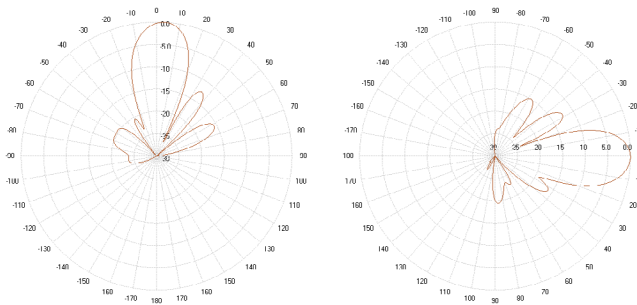

1695-2690 & 3300-4200 MHz
20° x 20° Directional Panel Antenna

Electrical Specifications						
Frequency Band [MHz]	1695-2200	2300-2400	2496-2690	3300-3550	3550-3700	3700-4200
Input Connector Type	4x 4.3-10 (F)			4x 4.3-10 (F)		
Isolation (dB)	25					
VSWR /RL (dB)	1.5:1 / 14.0					
Impedance (Ω)	50					
Polarization (°)	Dual slant 45 (±45)					
Horizontal Beamwidth (-3dB, °)	25.3	20.2	19.1	20.7	19.7	18.0
Horizontal Beamwidth (-10dB, °)	43.0	34.1	32.3	35.4	33.3	30.5
Vertical Beamwidth (-3dB, °)	24.6	19.9	19.3	20.3	19.7	17.9
Vertical Beamwidth (-10dB, °)	41.9	33.7	32.7	34.2	32.7	30.3
Gain (max., dBi)	17.4	17.0	18.2	18.2	18.4	18.8
Gain (avg., dBi)	16.1	16.5	17.4	17.5	17.7	18.2
Front-to-Back Ratio, 180° (dB)	40					
First Upper Sidelobe (dB)	17.3	13.1	16.6	16.3	15.4	16.1
Max Power / Port (Watt)	100			100		
PIM @ 2x43 dBm (dBc)	-153			-145		

Mechanical Specifications	
Operating Temperature	-40° to 158°F (-40° to +70°C)
Antenna Weight	17.5 lbs (8.0 kg)
Mounting Bracket Weight	5.07 lbs (2.37 kg)
Antenna Dimension (Height x Width x Depth)	23.5" (597.5mm) x 23.5" (597.5mm) x 4.2" (107.5 mm)
Radome Material	ASA
Radome Color	Gray
Environmental Rating	Outdoor
Wind Survival Rating	150 mph (241 km/h)

2D Antenna Patterns

1785 MHz

1910 MHz

2360 MHz

2690 MHz

3300 MHz

3550 MHz

3800 MHz