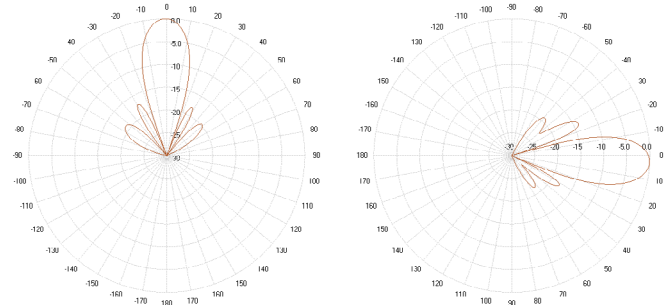

1695-2690 & 3300-4200 MHz
20° x 20° Directional Panel Antenna

Electrical Specifications						
Frequency Band [MHz]	1695-2200	2300-2400	2496-2690	3300-3550	3550-3700	3700-4200
Input Connector Type	4x 4.3-10 (F)			4x 4.3-10 (F)		
Isolation (dB)	25					
VSWR /RL (dB)	1.5:1 / 14.0					
Impedance (Ω)	50					
Polarization (°)	Dual slant 45 (±45)					
Horizontal Beamwidth (-3dB, °)	25.3	20.2	19.1	20.7	19.7	18.0
Horizontal Beamwidth (-10dB, °)	43.0	34.1	32.3	35.4	33.3	30.5
Vertical Beamwidth (-3dB, °)	24.6	19.9	19.3	20.3	19.7	17.9
Vertical Beamwidth (-10dB, °)	41.9	33.7	32.7	34.2	32.7	30.3
Gain (max., dBi)	17.4	17.0	18.2	18.2	18.4	18.8
Gain (avg., dBi)	16.1	16.5	17.4	17.5	17.7	18.2
Front-to-Back Ratio, 180° (dB)	40					
First Upper Sidelobe (dB)	17.3	13.1	16.6	16.3	15.4	16.1
Max Power / Port (Watt)	100			100		
PIM @ 2x43 dBm (dBc)	-153			-145		

2D Antenna Patterns

1785 MHz

1910 MHz

2360 MHz

2690 MHz

3300 MHz

3550 MHz

3800 MHz

3960 MHz

Antenna Outline

Antenna Rear View with Port Labels

Mating Connector Torque:
4.3-10 44.3 in-lb (5 Nm)

Part Numbers & Ordering Options

Description	Color	Mounting Kit	Part Number
8-Port 20° x 20° Pattern Directional Panel Antenna with 8x 4.3-10 (F) Connectors	Gray	Includes 62-45-09 mounting kit	GP2408-07306-112