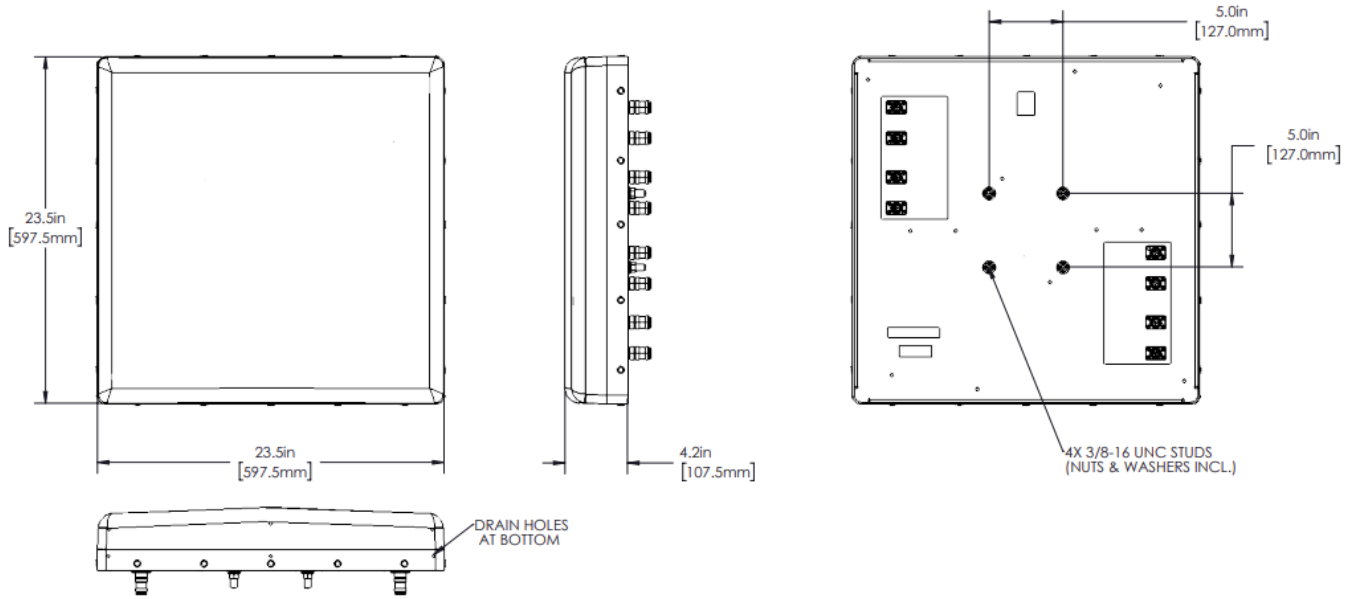

Mechanical Specifications	
Operating Temperature	-40° to 158°F (-40° to +70°C)
Antenna Weight	17.5 lbs (8.0 kg)
Mounting Bracket Weight	5.07 lbs (2.37 kg)
Antenna Dimension (Height x Width x Depth)	23.5" (597.5mm) x 23.5" (597.5mm) x 4.2" (107.5 mm)
Radome Material	ASA
Radome Color	Gray
Environmental Rating	Outdoor
Wind Survival Rating	150 mph (241 km/h)

3960 MHz

Antenna Outline

Antenna Rear View with Port Labels

Mating Connector Torque:
4.3-10 44.3 in-lb (5 Nm)

Part Numbers & Ordering Options

Description	Color	Mounting Kit	Part Number
8-Port 20° x 20° Pattern Directional Panel Antenna with 8x 4.3-10 (F) Connectors	Gray	Includes 62-45-09 mounting kit	GP2408-07306-112