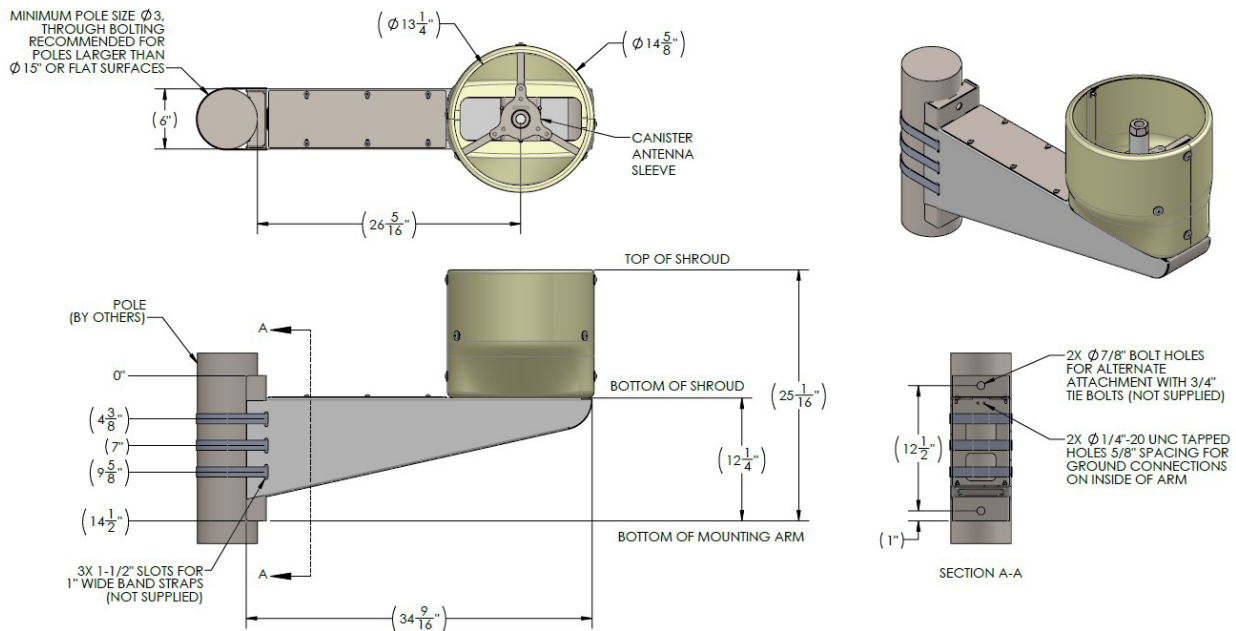

## 14.5" Canister Side Mount Concealment Shroud & Mounting Kit

### GS-900836

The GS-900836 side mount concealment shroud & mounting kit is suitable for use with all Galtronics 14.5" diameter outdoor small cell canister antennas with 1" threaded bolt mounting. The GS-900836 can be assembled onto metal, wooden or concrete poles ranging from 3.0" (76.2 mm) to the largest pole diameters of 14" or more, including flat wall surface mounting. The GS-900836 mounting bracket is constructed from weather resistant 304 grade stainless steel that resists external PIM generation, while the external shroud is constructed from heavy duty ABS plastic. The GS-900836 is available in three color options to satisfy a variety of site aesthetic requirements.

| <b>Specifications:</b>          |                            |
|---------------------------------|----------------------------|
| <b>Environmental Conditions</b> | Outdoor                    |
| <b>Height</b>                   | 25.063" (636.6 mm)         |
| <b>Width</b>                    | 14.63" (371.5 mm)          |
| <b>Depth</b>                    | 34.563" (877.9 mm)         |
| <b>Pole Diameter - Minimum</b>  | 3.0" (76.2 mm)             |
| <b>Pole Diameter - Maximum</b>  | Infinite (Up to Flat Wall) |
| <b>Material - Bracket</b>       | 304 Grade Stainless Steel  |
| <b>Material - Shroud</b>        | ABS Plastic, 0.1875" Thick |
| <b>Colors</b>                   | Black, Gray & Brown        |
| <b>Weight</b>                   | 51.2 lbs (23.28 kg)        |
| <b>Wind Survival Rating</b>     | 150 mph (240 kmh)          |
| <b>Installation Guide</b>       | Available Upon Request     |